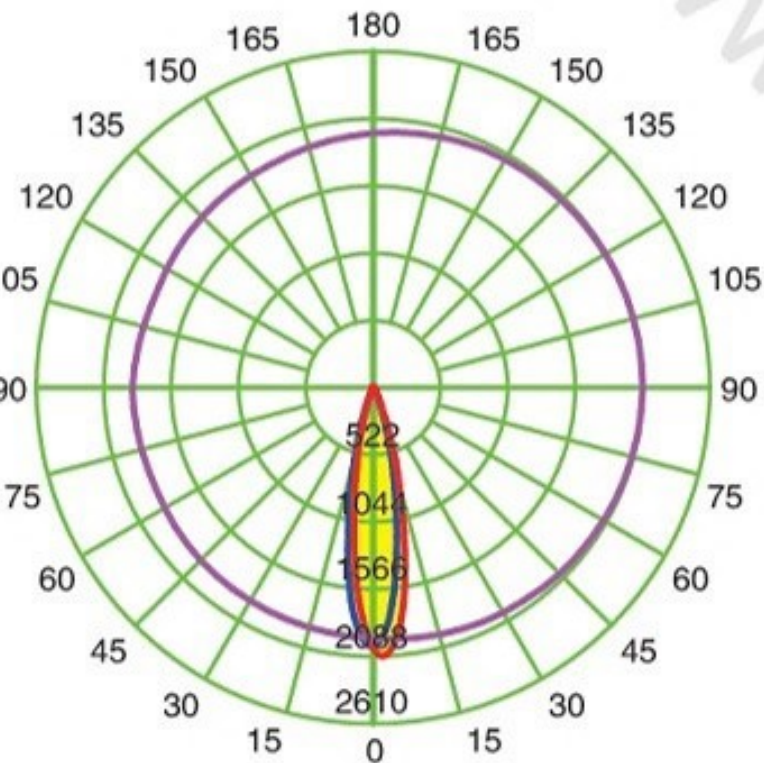

Distribution Curve Flux (SBC Case)

2106CA-6

- C0-C180
- C90-C270
- G2

Unit: cd