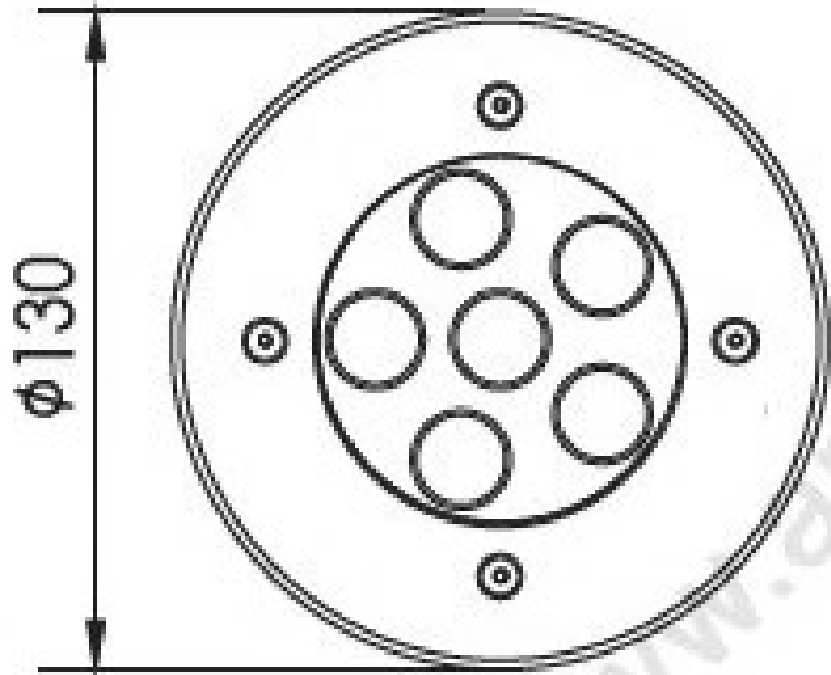

## Specification

Product Code	2106CB-6	2106CA-6	2106C-C8
LED Brand	CREE	CREE	CREE COB
LED Quantity	6pcs	6pcs	1pc
Rated Power	12W	7W	8W
Input Voltage	DC12V/AC100-240V	DC12V/AC100-240V	AC100-240V
Frequency Range	50/60Hz	50/60Hz	50/60Hz
Color	RGB/Single	RGB/Single	Single
Beam Angle	5° 8° 12.5° 20° 30° 45° 60°		25° Tilt. 10°
Control Mode	DMX512/CC	DMX512/CC	CC
Life	50000H	50000H	50000H
Protection Grade	IP67	IP67	IP67
Ambient Temperature	- 25°C ~ 50°C	- 25°C ~ 50°C	- 25°C ~ 50°C
Ambient Humidity	10% ~ 90%	10% ~ 90%	10% ~ 90%

# Distribution Curve Flux (SBC Case)

2106CA-6

- C0-C180
- C90-C270
- G2

Unit: cd

www.arCprojects.com

2106S