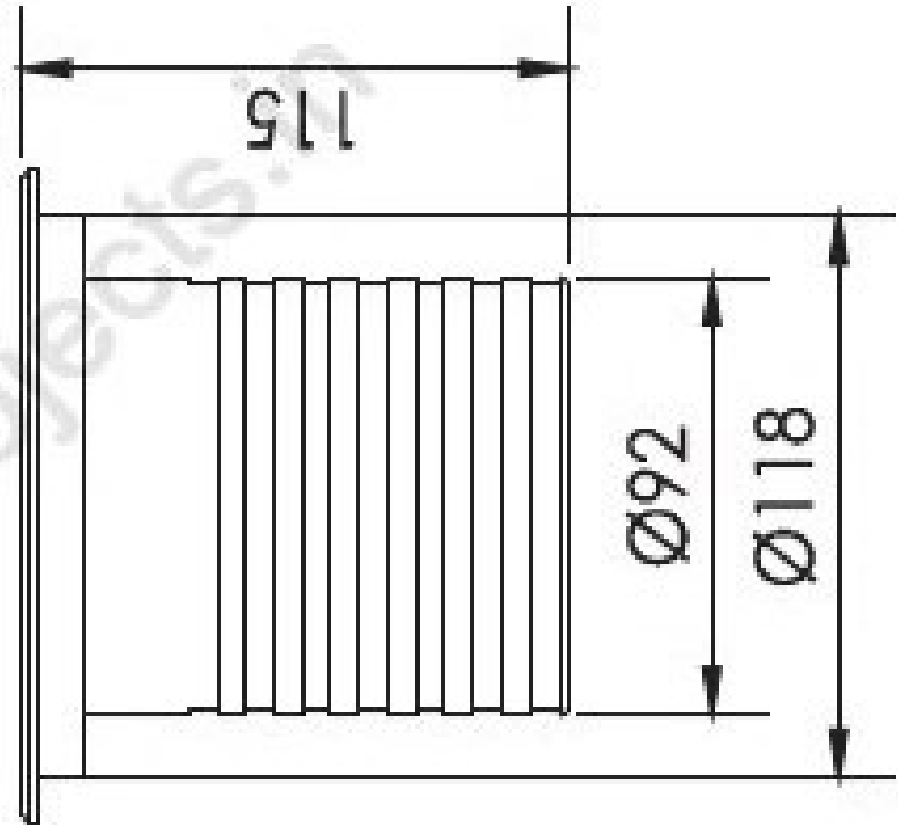

## Specification

Product Code	2106CB-6	2106CA-6	2106C-C8
LED Brand	CREE	CREE	CREE COB
LED Quantity	6pcs	6pcs	1pc
Rated Power	12W	7W	8W
Input Voltage	DC12V/AC100-240V	DC12V/AC100-240V	AC100-240V
Frequency Range	50/60Hz	50/60Hz	50/60Hz
Color	RGB/Single	RGB/Single	Single
Beam Angle	5° 8° 12.5° 20° 30° 45° 60°		25° Tilt. 10°
Control Mode	DMX512/CC	DMX512/CC	CC
Life	50000H	50000H	50000H
Protection Grade	IP67	IP67	IP67
Ambient Temperature	- 25°C ~ 50°C	- 25°C ~ 50°C	- 25°C ~ 50°C
Ambient Humidity	10% ~ 90%	10% ~ 90%	10% ~ 90%

# Distribution Curve Flux (SBC Case)

2106CA-6

- C0-C180
- C90-C270
- G2

Unit: cd

www.arCprojects.com

2106S