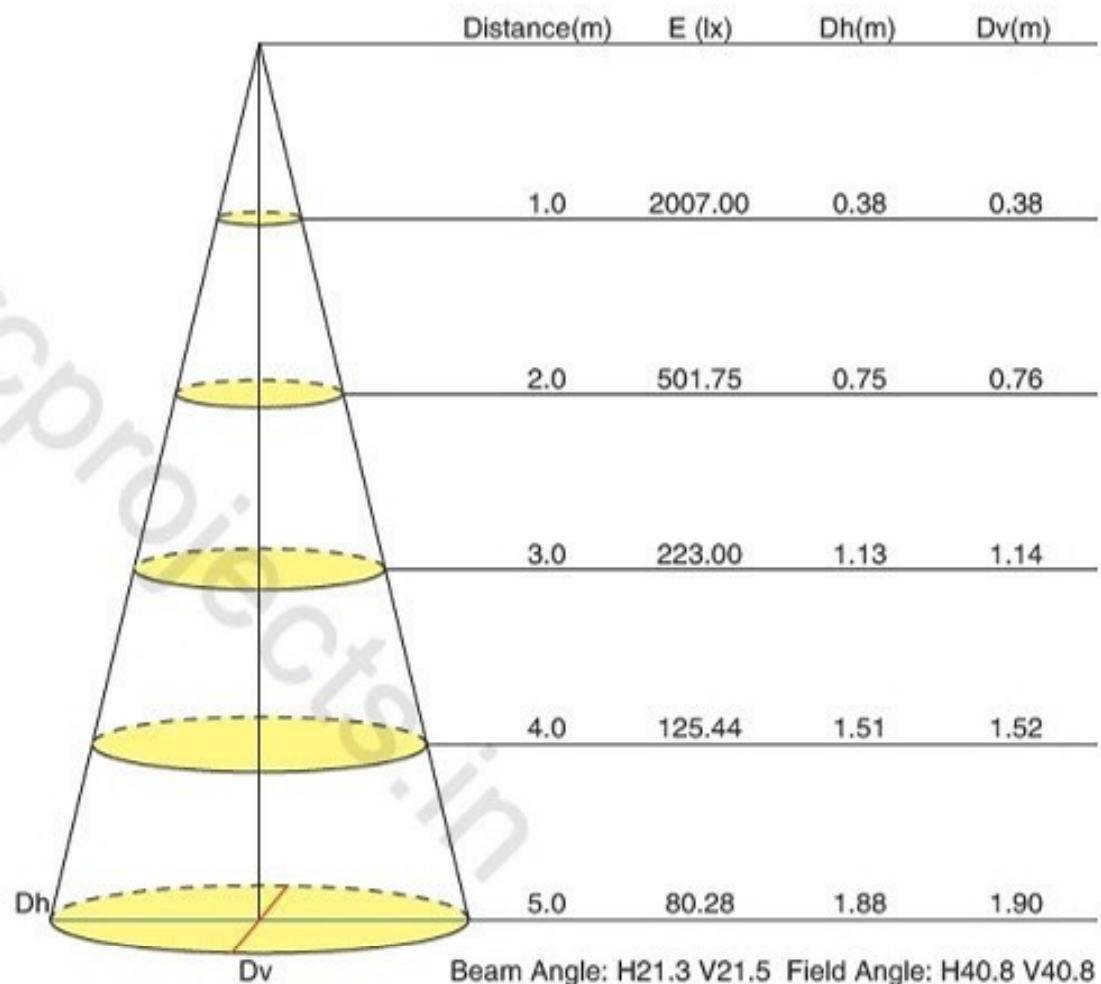

Distribution Curve Flux (SBC Case)

2106CA-6

- C0-C180
- C90-C270
- G2

Unit: cd